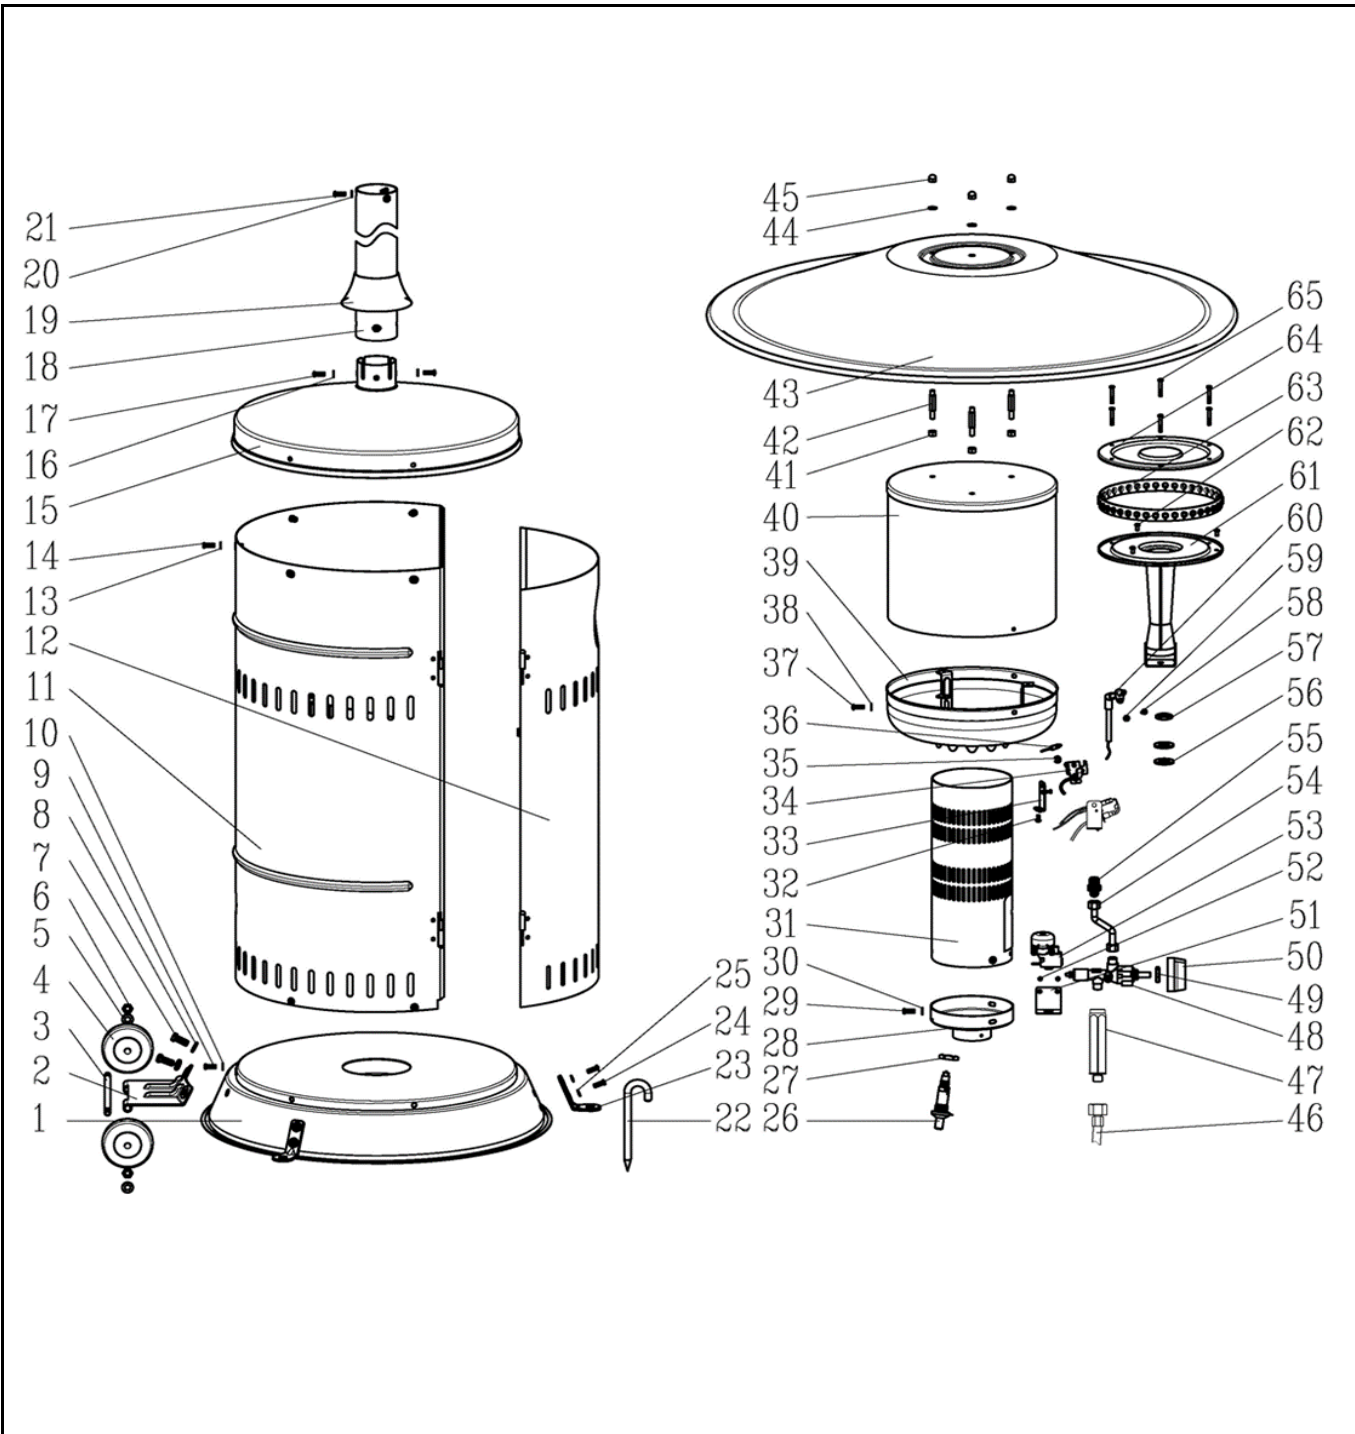

Drawing

Tools for Chefs

Hendi B.V.
Steenoven 21
3911 TX Rhenen
The Netherlands

Batch #	Appliance part#
000000 and up	272701
Description	
Patio heater retractable	

Date	22-11-2021	Revision #	1.0
Revision	First Bill of Materials (BOM)